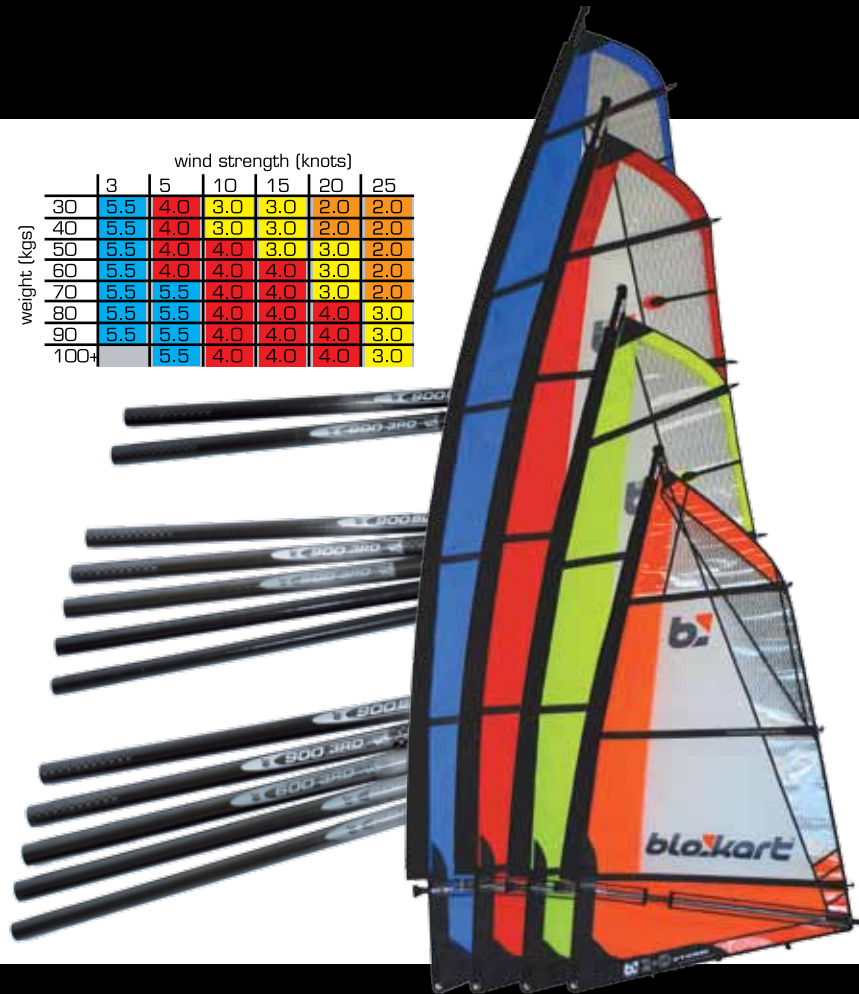

sails & masts

ultra carbon base

Designed specifically to combine with the full carbon to give a stiffer mast for the 5.5 sail, the two piece

Ultra Carbon Kit is the stiffest mast option.

Your blokart® will come with a fibreglass mast but you have the option to up-grade to a stiffer Combo Mast or the ultimate Full Carbon Mast.

Combo Mast

3.0m Ultra|Ultra|Glass|Glass

4.0m Ultra|Ultra|Carbon|Glass|Glass

5.5m Ultra|Ultra|Carbon|Glass|Glass|Glass

Carbon Mast

3.0m Ultra|Ultra|Carbon|Carbon

4.0m Ultra|Ultra|Carbon|Carbon|Carbon

5.5m Ultra|Ultra|Ultra|Carbon|Carbon|Carbon

Individual mast sections are available so you can customise a mast to suit your application.

Talk to your dealer about options.

sails

Sail sizes: 2m, 3m, 4m & 5.5m.

Colours: Red, Blue, Green, Orange & Yellow

	wind strength (knots)					
	3	5	10	15	20	25
30	5.5	4.0	3.0	3.0	2.0	2.0
40	5.5	4.0	3.0	3.0	2.0	2.0
50	5.5	4.0	4.0	3.0	3.0	2.0
60	5.5	4.0	4.0	4.0	3.0	2.0
70	5.5	5.5	4.0	4.0	3.0	2.0
80	5.5	5.5	4.0	4.0	4.0	3.0
90	5.5	5.5	4.0	4.0	4.0	3.0
100+		5.5	4.0	4.0	4.0	3.0